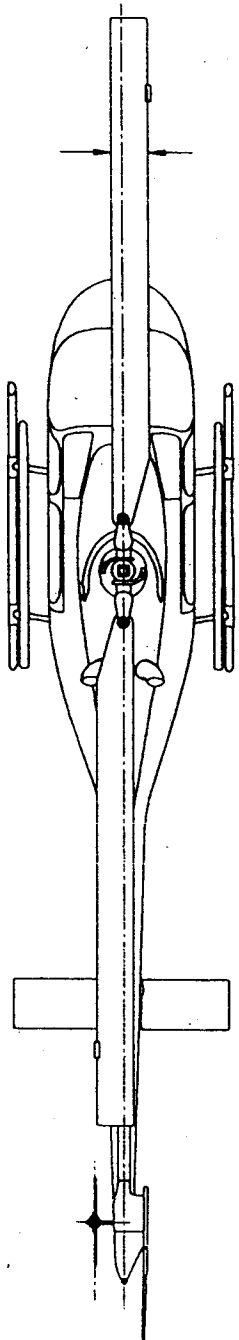

BEI 200B3

OPTIONAL EMERGENCY FLOAT GEAR W/ AAI FLOATSTEP®

206B3
FLOAT KIT

Bell 206B3

EXTERIOR DIMENSIONS STANDARD LOW SKID GEAR

206B3
STD GEAR

OPTIONAL HIGH SKID GEAR W/AI FLIGHTSTEP®

**206B3
HIGH SKID GEAR**

**Product
Specifications**

OPTIONAL HIGH SKID GEAR W/AI FLIGHTSTEP®

206B3
HIGH SKID GEAR

**Product
Specifications**

OPTIONAL HIGH SKID GEAR W/AI FLIGHTSTEP®

206B3
HIGH SKID GEAR

Product
Specifications

60 size
6.35" ± .1"
206B-3
January 2006