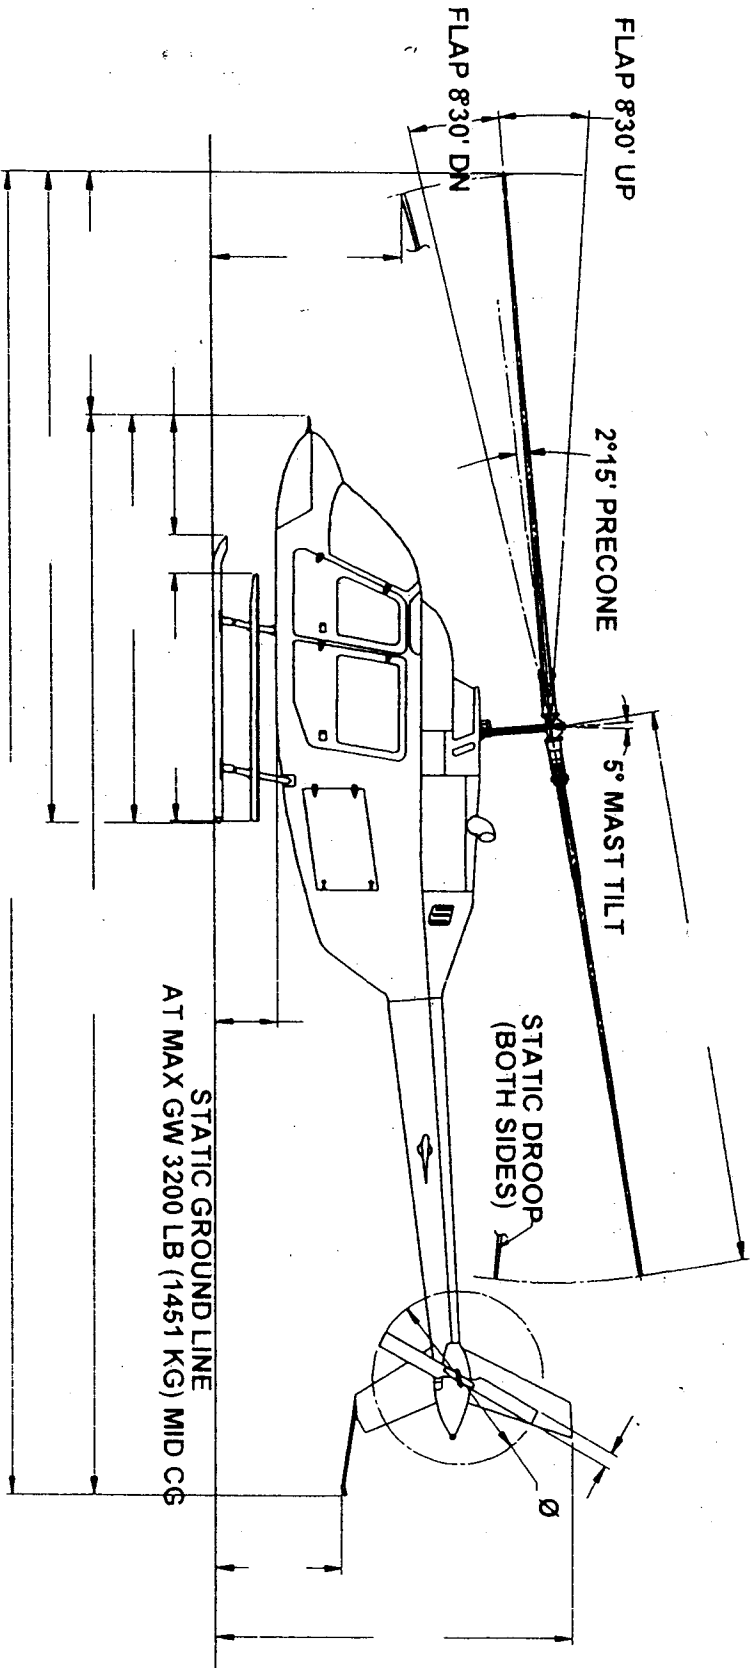

BEI 200B3

OPTIONAL EMERGENCY FLOAT GEAR W/ AAI FLOATSTEP®

206B3
FLOAT KIT

Bell 206B3

EXTERIOR DIMENSIONS STANDARD LOW SKID GEAR

206B3
STD GEAR

OPTIONAL HIGH SKID GEAR W/AI FLIGHTSTEP®

**206B3
HIGH SKID GEAR**

**Product
Specifications**

OPTIONAL HIGH SKID GEAR W/AI FLIGHTSTEP®

206B3
HIGH SKID GEAR

**Product
Specifications**

OPTIONAL HIGH SKID GEAR W/AI FLIGHTSTEP®

206B3
HIGH SKID GEAR

Product
Specifications

60 size
6.35" ± .1"
206B-3
January 2006