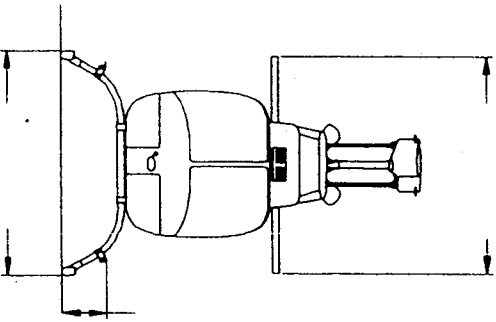

BEI 200B3

OPTIONAL EMERGENCY FLOAT GEAR W/ AAI FLOATSTEP®

206B3
FLOAT KIT

Bell 206B3

EXTERIOR DIMENSIONS STANDARD LOW SKID GEAR

206B3
STD GEAR

OPTIONAL HIGH SKID GEAR W/AI FLIGHTSTEP®

**206B3
HIGH SKID GEAR**

**Product
Specifications**

OPTIONAL HIGH SKID GEAR W/AI FLIGHTSTEP®

206B3
HIGH SKID GEAR

**Product
Specifications**

OPTIONAL HIGH SKID GEAR W/AI FLIGHTSTEP®

206B3
HIGH SKID GEAR

Product
Specifications

60 size
6.35" ± .1"
206B-3
January 2006