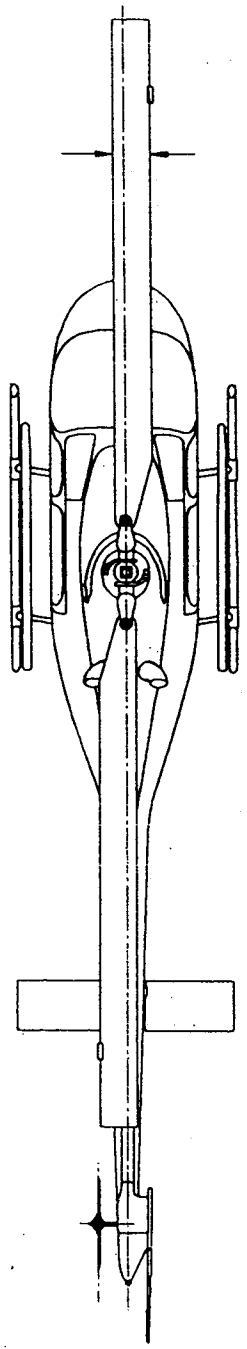

BEI 200B3

OPTIONAL EMERGENCY FLOAT GEAR W/ AAI FLOATSTEP®

206B3
FLOAT KIT

Bell 206B3

EXTERIOR DIMENSIONS STANDARD LOW SKID GEAR

206B3
STD GEAR

OPTIONAL HIGH SKID GEAR W/AI FLIGHTSTEP®

**206B3
HIGH SKID GEAR**

**Product
Specifications**

OPTIONAL HIGH SKID GEAR W/AI FLIGHTSTEP®

206B3
HIGH SKID GEAR

**Product
Specifications**

OPTIONAL HIGH SKID GEAR W/AI FLIGHTSTEP®

206B3
HIGH SKID GEAR

Product
Specifications

60 size
6.35" ± .1"
206B-3
January 2006