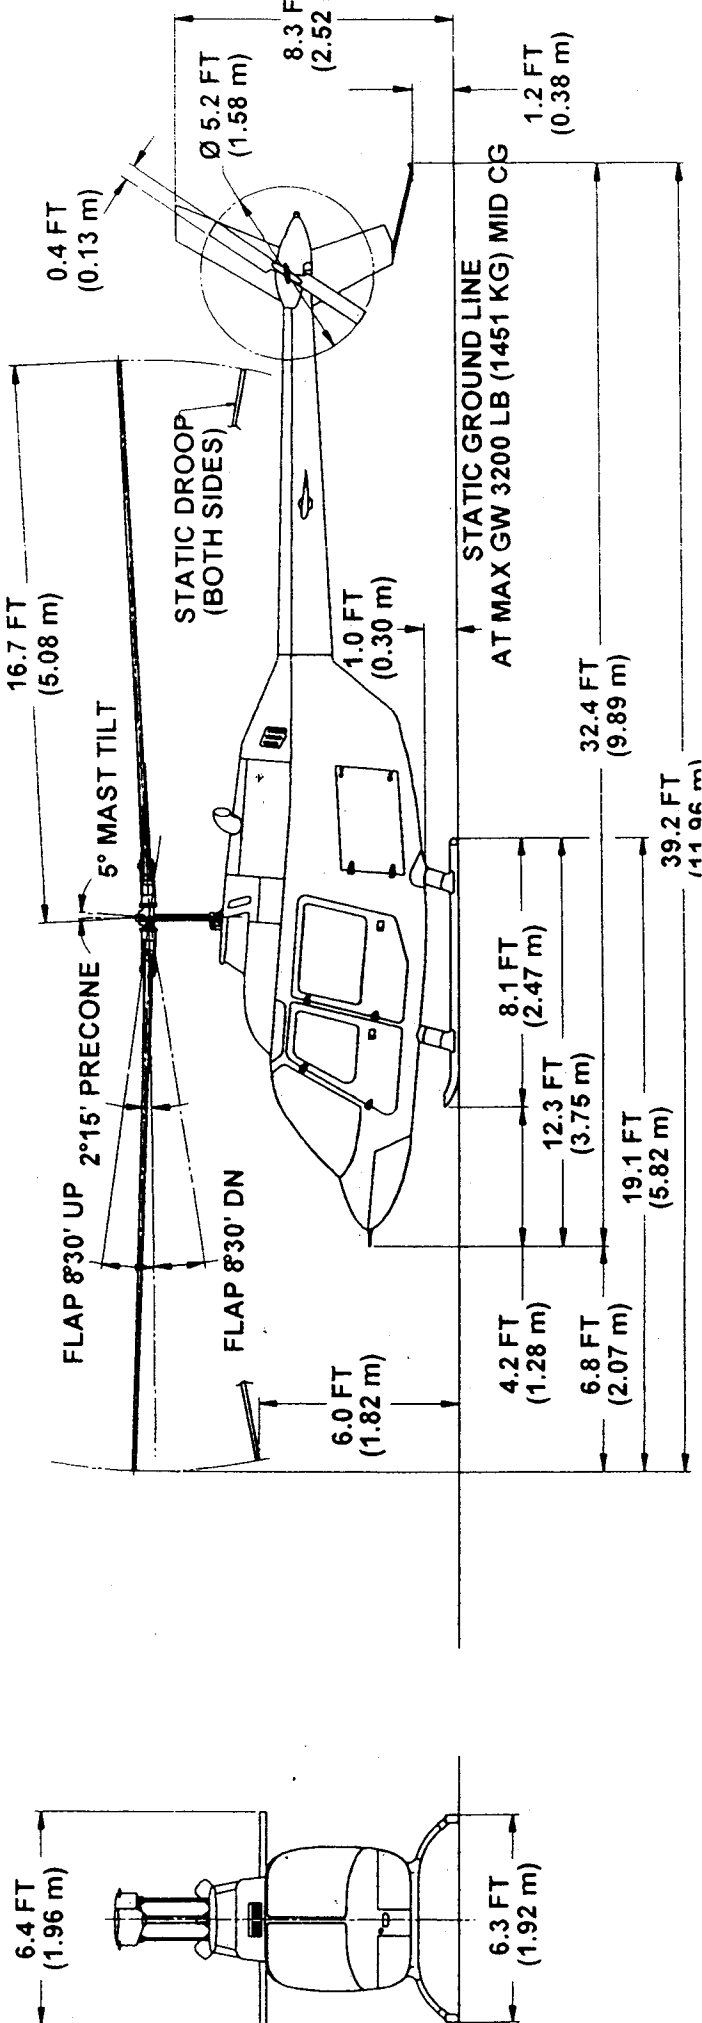

BEI 200B3

OPTIONAL EMERGENCY FLOAT GEAR W/ AAI FLOATSTEP®

206B3
FLOAT KIT

Bell 206B3

EXTERIOR DIMENSIONS STANDARD LOW SKID GEAR

206B3
STD GEAR

OPTIONAL HIGH SKID GEAR W/AI FLIGHTSTEP®

**206B3
HIGH SKID GEAR**

**Product
Specifications**

OPTIONAL HIGH SKID GEAR W/AI FLIGHTSTEP®

206B3
HIGH SKID GEAR

**Product
Specifications**

OPTIONAL HIGH SKID GEAR W/AI FLIGHTSTEP®

206B3
HIGH SKID GEAR

Product
Specifications

60 size
6.35" ± .1"
206B-3
January 2006