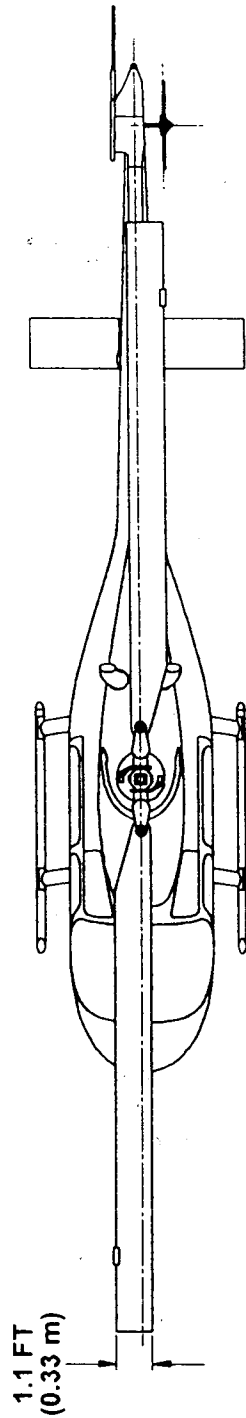

BEI 200B3

OPTIONAL EMERGENCY FLOAT GEAR W/ AAI FLOATSTEP®

206B3
FLOAT KIT

Bell 206B3

EXTERIOR DIMENSIONS STANDARD LOW SKID GEAR

206B3
STD GEAR

OPTIONAL HIGH SKID GEAR W/AI FLIGHTSTEP®

**206B3
HIGH SKID GEAR**

**Product
Specifications**

OPTIONAL HIGH SKID GEAR W/AI FLIGHTSTEP®

206B3
HIGH SKID GEAR

**Product
Specifications**

OPTIONAL HIGH SKID GEAR W/AI FLIGHTSTEP®

206B3
HIGH SKID GEAR

Product
Specifications

60 size
6.35" ± .1"
206B-3
January 2006