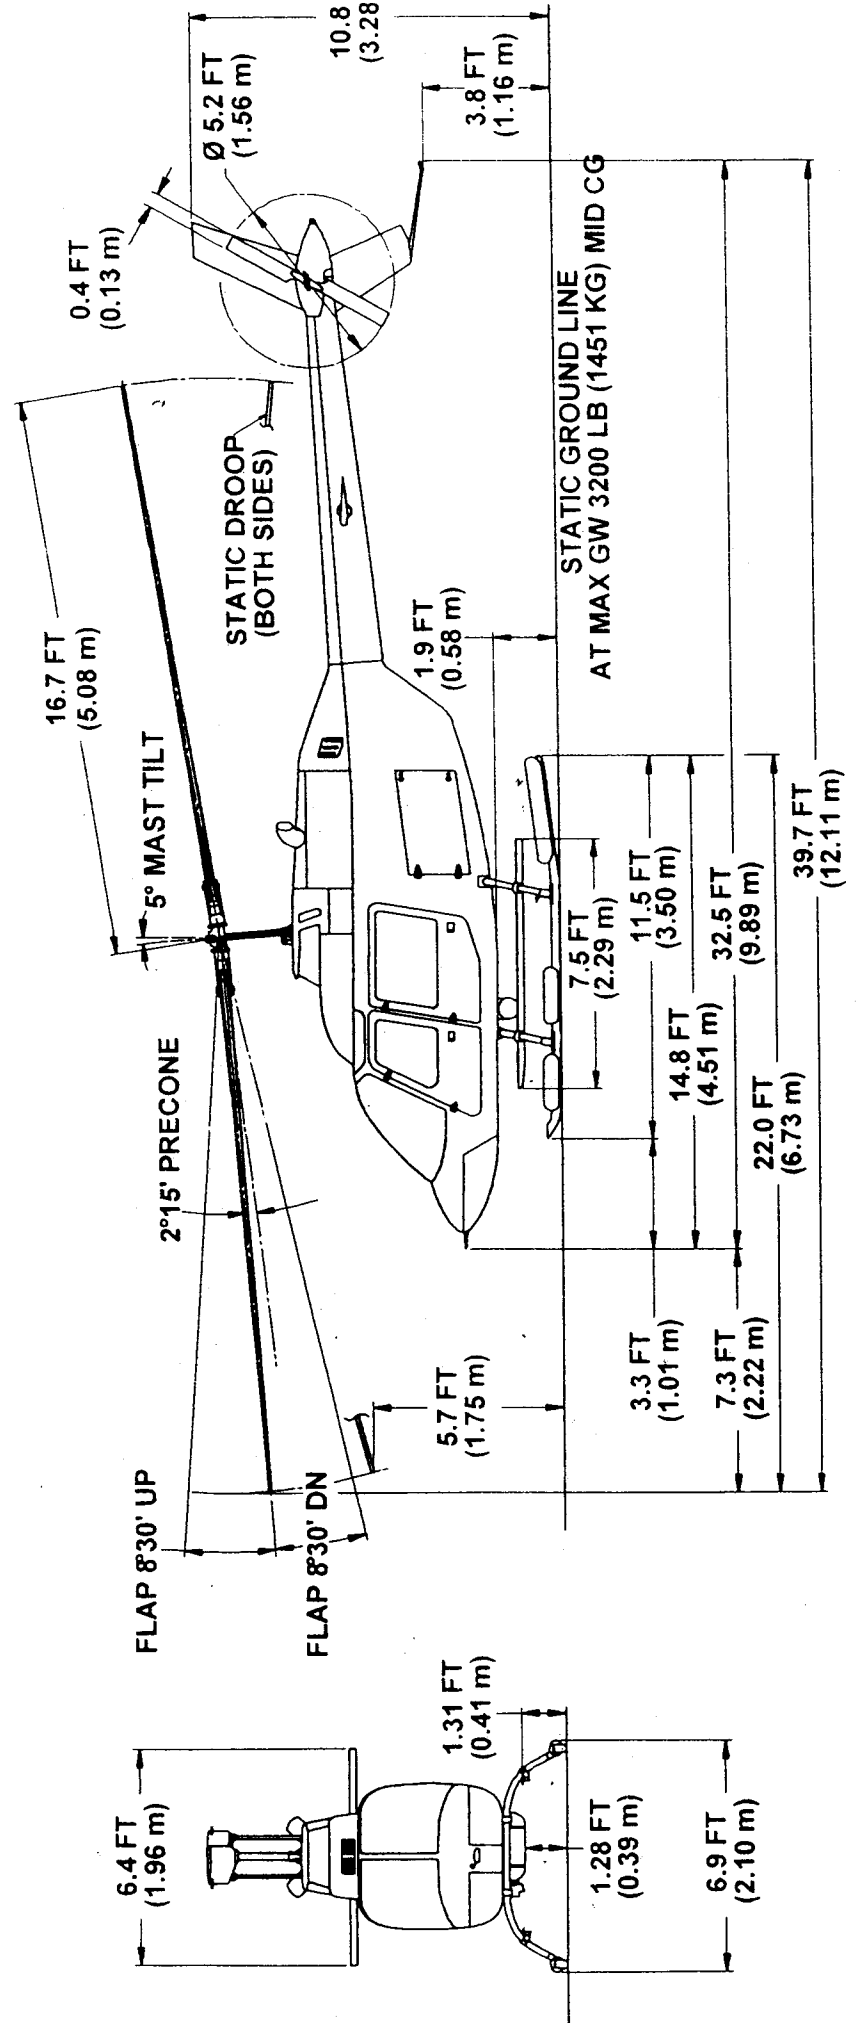

BEI 200B3

OPTIONAL EMERGENCY FLOAT GEAR W/ AAI FLOATSTEP®

206B3
FLOAT KIT

Bell 206B3

EXTERIOR DIMENSIONS STANDARD LOW SKID GEAR

206B3
STD GEAR

OPTIONAL HIGH SKID GEAR W/AI FLIGHTSTEP®

**206B3
HIGH SKID GEAR**

**Product
Specifications**

OPTIONAL HIGH SKID GEAR W/AI FLIGHTSTEP®

206B3
HIGH SKID GEAR

**Product
Specifications**

OPTIONAL HIGH SKID GEAR W/AI FLIGHTSTEP®

206B3
HIGH SKID GEAR

Product
Specifications

60 size
6.35" ± .1"
206B-3
January 2006