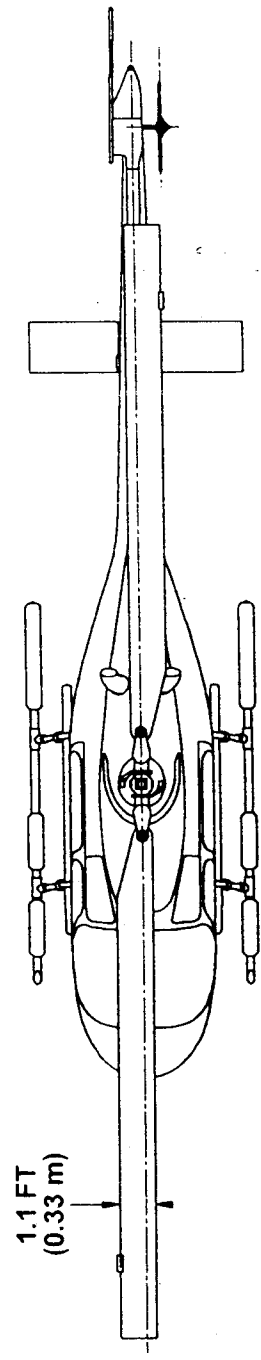

BEI 200B3

OPTIONAL EMERGENCY FLOAT GEAR W/ AAI FLOATSTEP®

206B3
FLOAT KIT

Bell 206B3

EXTERIOR DIMENSIONS STANDARD LOW SKID GEAR

206B3
STD GEAR

OPTIONAL HIGH SKID GEAR W/AI FLIGHTSTEP®

**206B3
HIGH SKID GEAR**

**Product
Specifications**

OPTIONAL HIGH SKID GEAR W/AI FLIGHTSTEP®

206B3
HIGH SKID GEAR

**Product
Specifications**

OPTIONAL HIGH SKID GEAR W/AI FLIGHTSTEP®

206B3
HIGH SKID GEAR

Product
Specifications

60 size
6.35" ± .1"
206B-3
January 2006