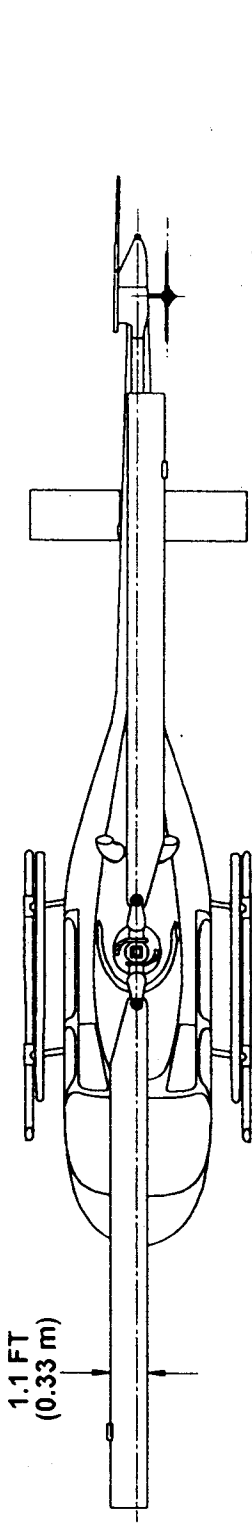

BEI 200B3

OPTIONAL EMERGENCY FLOAT GEAR W/ AAI FLOATSTEP®

206B3
FLOAT KIT

Bell 206B3

EXTERIOR DIMENSIONS STANDARD LOW SKID GEAR

206B3
STD GEAR

OPTIONAL HIGH SKID GEAR W/AI FLIGHTSTEP®

**206B3
HIGH SKID GEAR**

**Product
Specifications**

OPTIONAL HIGH SKID GEAR W/AI FLIGHTSTEP®

206B3
HIGH SKID GEAR

**Product
Specifications**

OPTIONAL HIGH SKID GEAR W/AI FLIGHTSTEP®

206B3
HIGH SKID GEAR

Product
Specifications

60 size
6.35" ± .1"
206B-3
January 2006