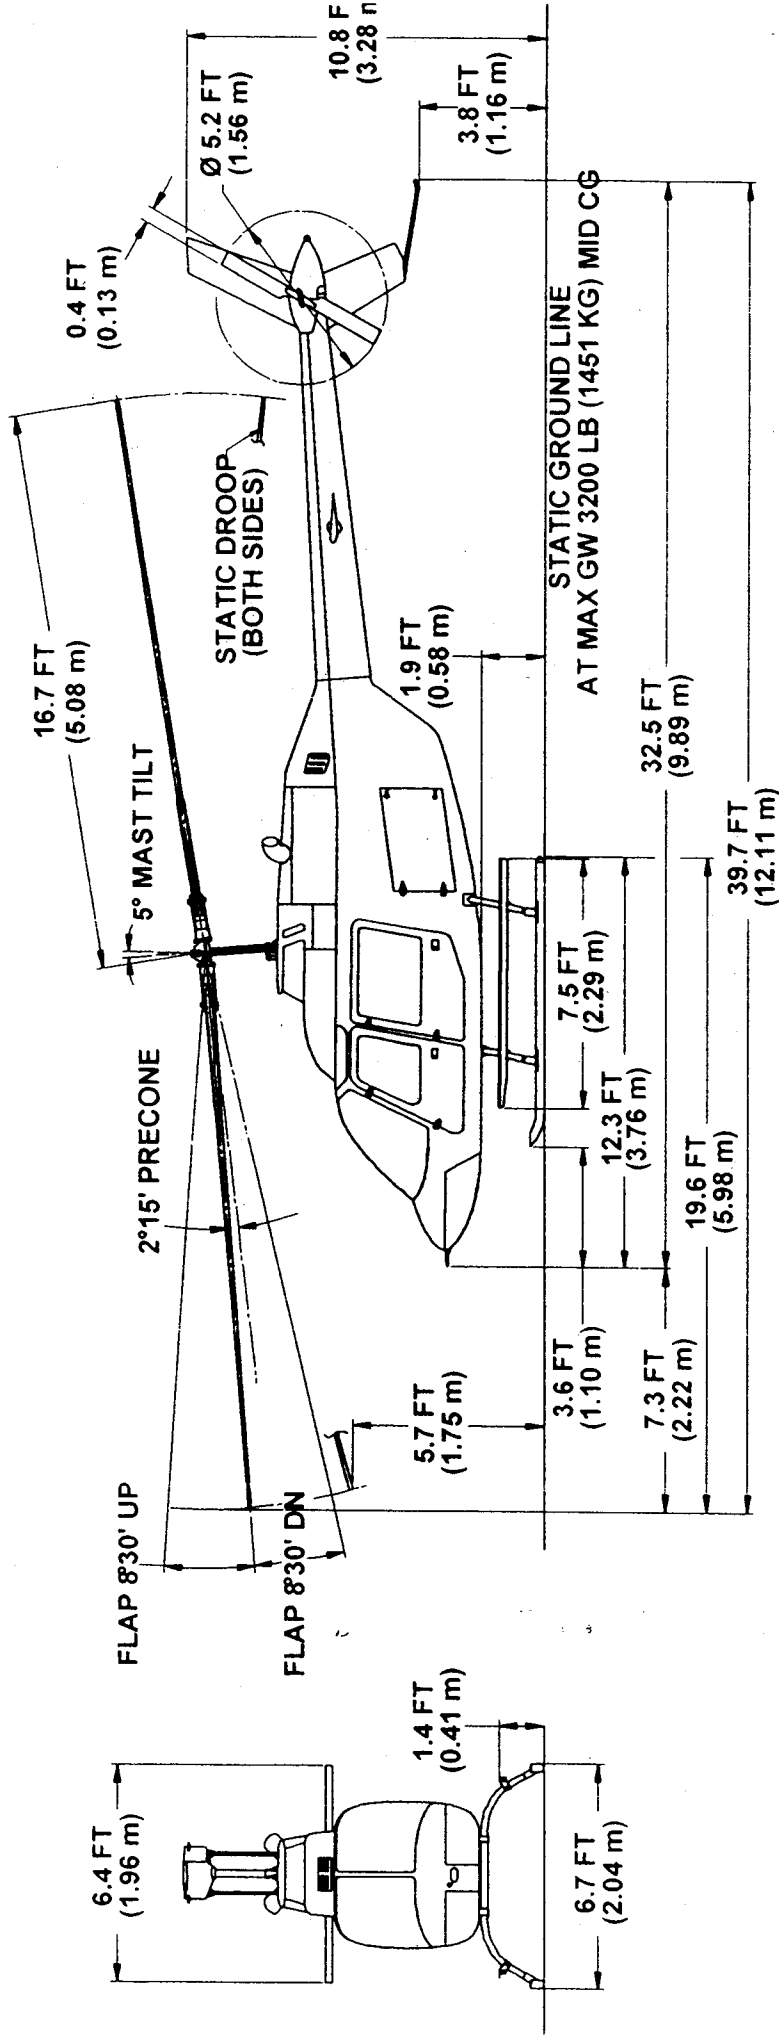

BEI 200B3

OPTIONAL EMERGENCY FLOAT GEAR W/ AAI FLOATSTEP®

206B3
FLOAT KIT

Bell 206B3

EXTERIOR DIMENSIONS STANDARD LOW SKID GEAR

206B3
STD GEAR

OPTIONAL HIGH SKID GEAR W/AI FLIGHTSTEP®

**206B3
HIGH SKID GEAR**

**Product
Specifications**

OPTIONAL HIGH SKID GEAR W/AI FLIGHTSTEP®

206B3
HIGH SKID GEAR

**Product
Specifications**

OPTIONAL HIGH SKID GEAR W/AI FLIGHTSTEP®

206B3
HIGH SKID GEAR

Product
Specifications

60 size
6.35" ± .1"
206B-3
January 2006